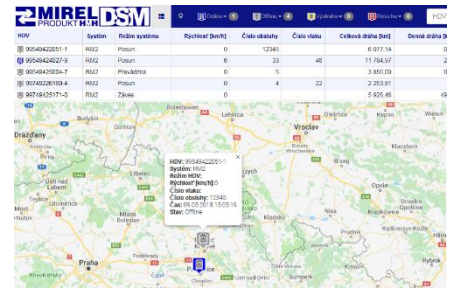

Dispatching of MIREL Systems

Type **DSM**

Illustrative picture

MIREL DSM software is a web application, which serves for purposes of central control workplaces to monitor operation of DRVs featuring installed functional property of GSM data transfer. Access to the application takes place via web browser on PC, notebook, tablet, mobile phone, or eventually on another device with a standard internet browser supporting javascript. The application is completely stored at web suite of the HMH Company and represents a group of selected data from DRV technology, which are store in central database on server of the HMH Company in real time by means of GSM technology. Data are presented in form of a summary Table, as well as in a graphic form on map background.

Detailed configuration of MIREL DSM software is implemented based on a customerprovided DRV list, as well as list of system users who will work with the system.

Services

Designation	Service Description
DSM.1.D01	Creation of a DRV group
DSM.1.D02	DRV assignment into a group
DSM.1.D03	Access account creation